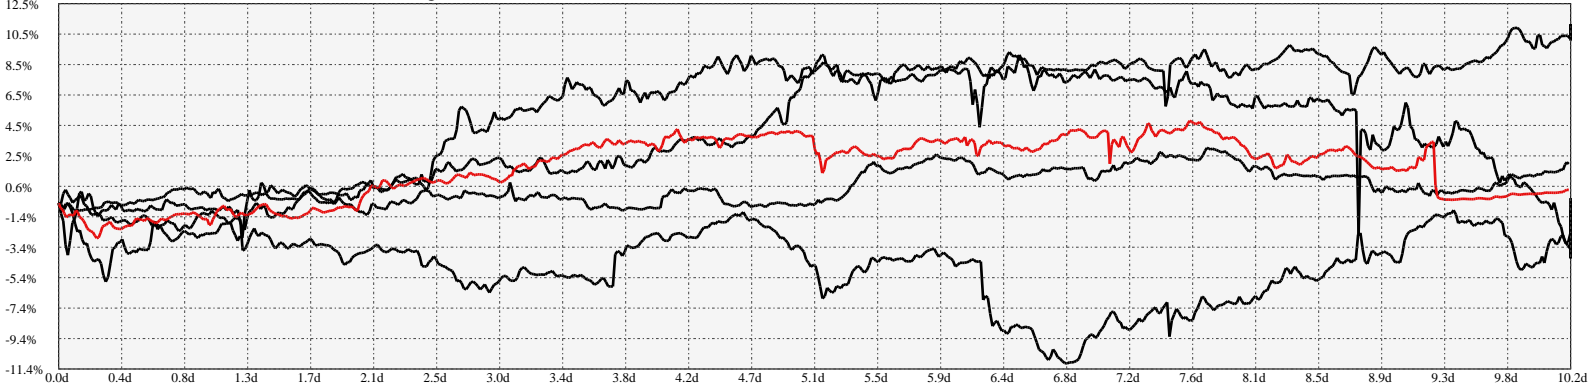

Hi-Resolution Calendrical Harmonics..Range 2021-01-15 to 2021-01-29

Calendrical Harmonics Standard..

Calendrical Harmonics 3rd Friday..

Calendrical Harmonics Moon Aligned..

Calendrical Harmonics Weekly w/ Day Of Week Alignments..