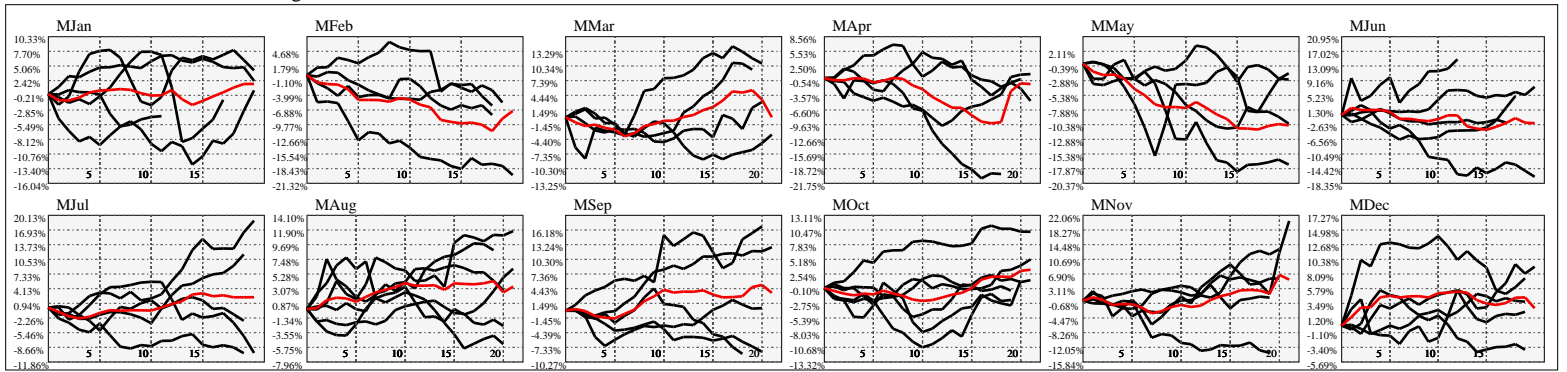

Hi-Resolution Calendrical Harmonics..Range 2021-01-15 to 2021-01-29

Calendrical Harmonics Standard..

Calendrical Harmonics 3rd Friday..

Calendrical Harmonics Moon Aligned..

Calendrical Harmonics Weekly w/ Day Of Week Alignments..