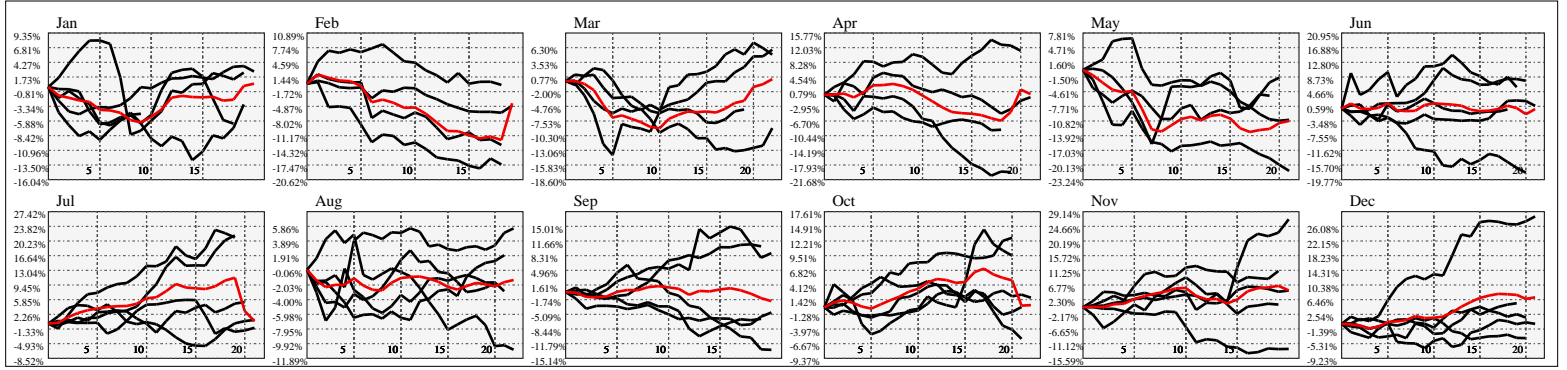

Hi-Resolution Calendrical Harmonics..Range 2021-01-15 to 2021-01-29

Calendrical Harmonics Standard..

Calendrical Harmonics 3rd Friday..

Calendrical Harmonics Moon Aligned..

Calendrical Harmonics Weekly w/ Day Of Week Alignments..