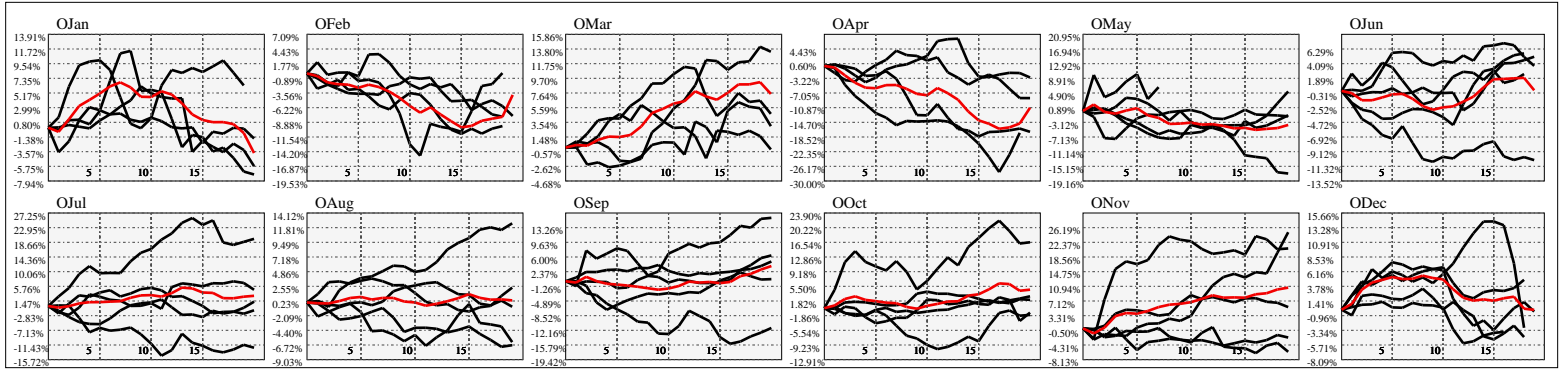

Hi-Resolution Calendrical Harmonics..Range 2021-01-15 to 2021-01-29

Calendrical Harmonics Standard..

Calendrical Harmonics 3rd Friday..

Calendrical Harmonics Moon Aligned..

Calendrical Harmonics Weekly w/ Day Of Week Alignments..