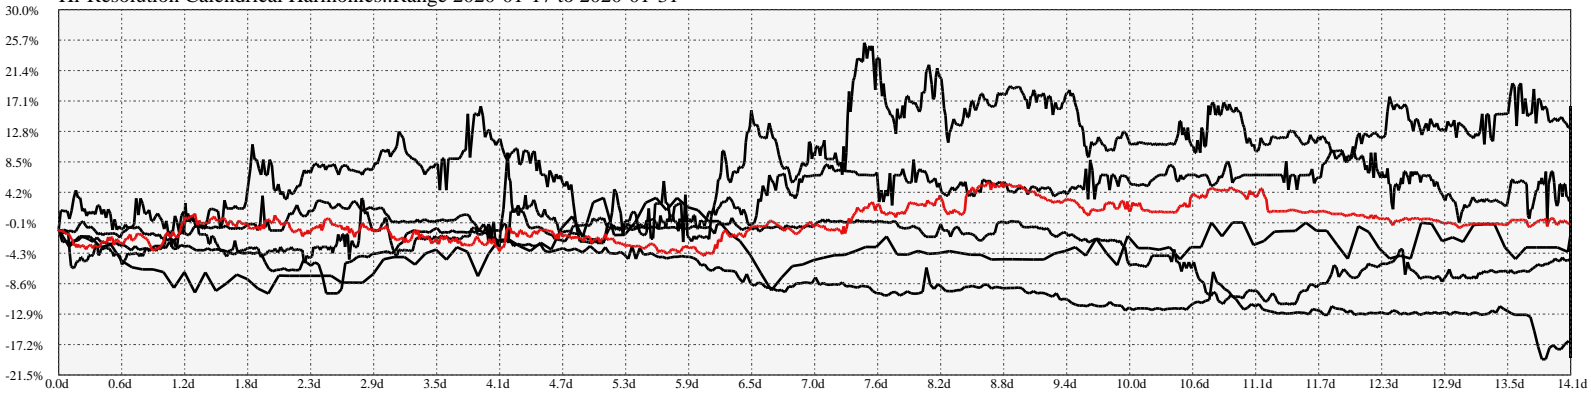

Hi-Resolution Calendrical Harmonics..Range 2020-01-17 to 2020-01-31

Calendrical Harmonics Standard..

Calendrical Harmonics 3rd Friday..

Calendrical Harmonics Moon Aligned..

Calendrical Harmonics Weekly w/ Day Of Week Alignments..