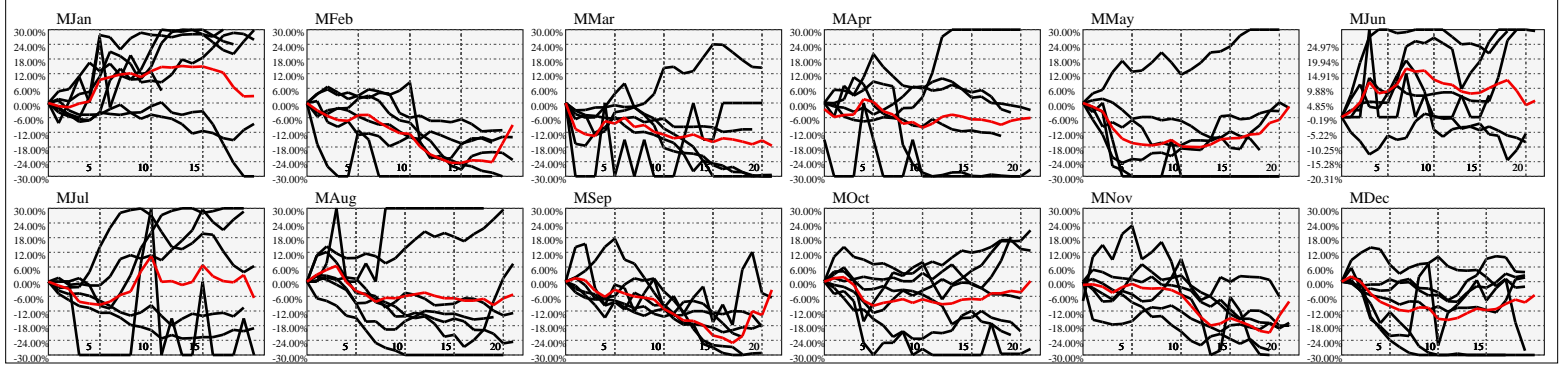

Hi-Resolution Calendrical Harmonics..Range 2020-01-17 to 2020-01-31

Calendrical Harmonics Standard..

Calendrical Harmonics 3rd Friday..

Calendrical Harmonics Moon Aligned..

Calendrical Harmonics Weekly w/ Day Of Week Alignments..