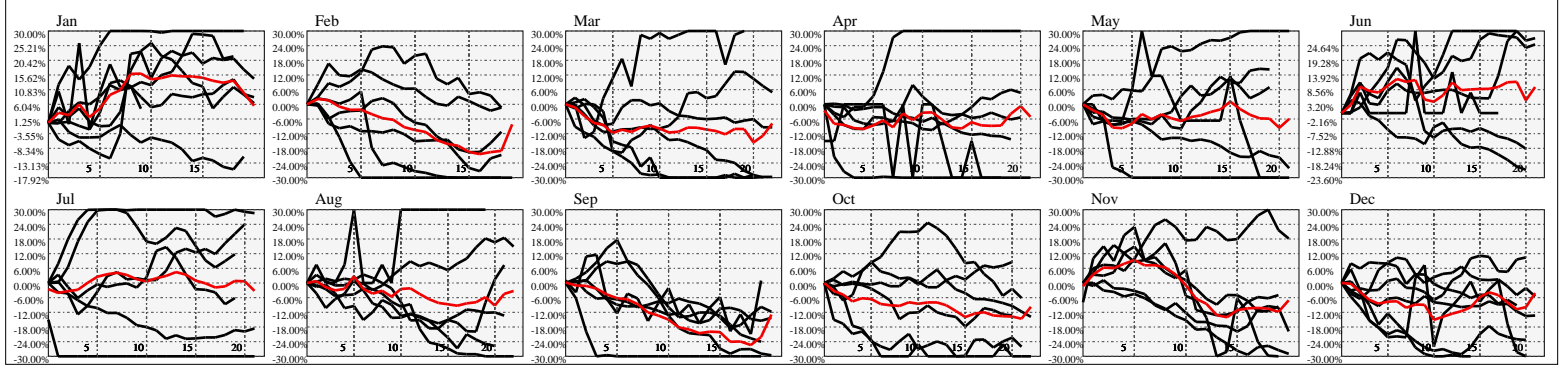

Hi-Resolution Calendrical Harmonics..Range 2020-01-17 to 2020-01-31

Calendrical Harmonics Standard..

Calendrical Harmonics 3rd Friday..

Calendrical Harmonics Moon Aligned..

Calendrical Harmonics Weekly w/ Day Of Week Alignments..