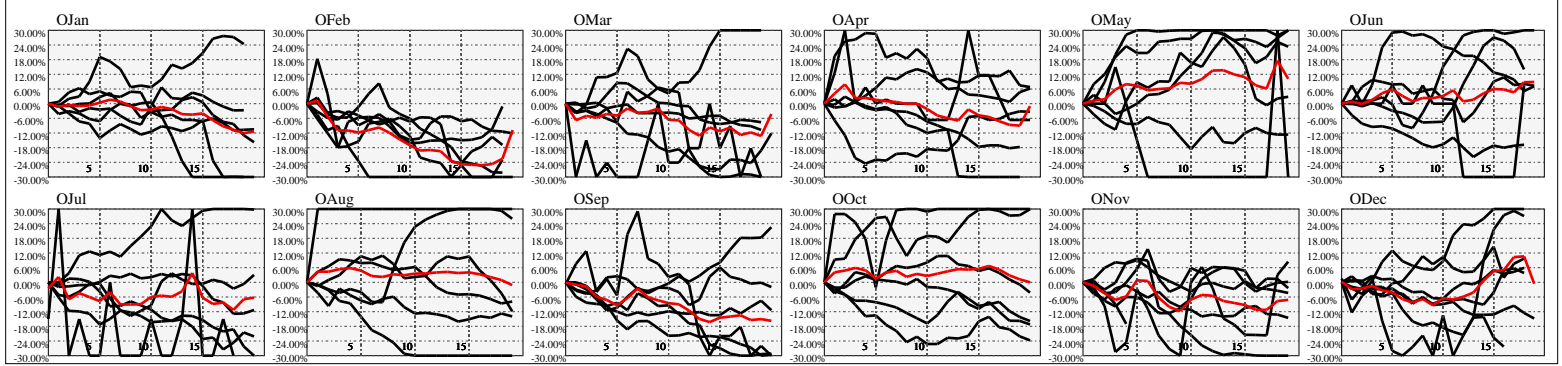

Hi-Resolution Calendrical Harmonics..Range 2020-01-17 to 2020-01-31

Calendrical Harmonics Standard..

Calendrical Harmonics 3rd Friday..

Calendrical Harmonics Moon Aligned..

Calendrical Harmonics Weekly w/ Day Of Week Alignments..