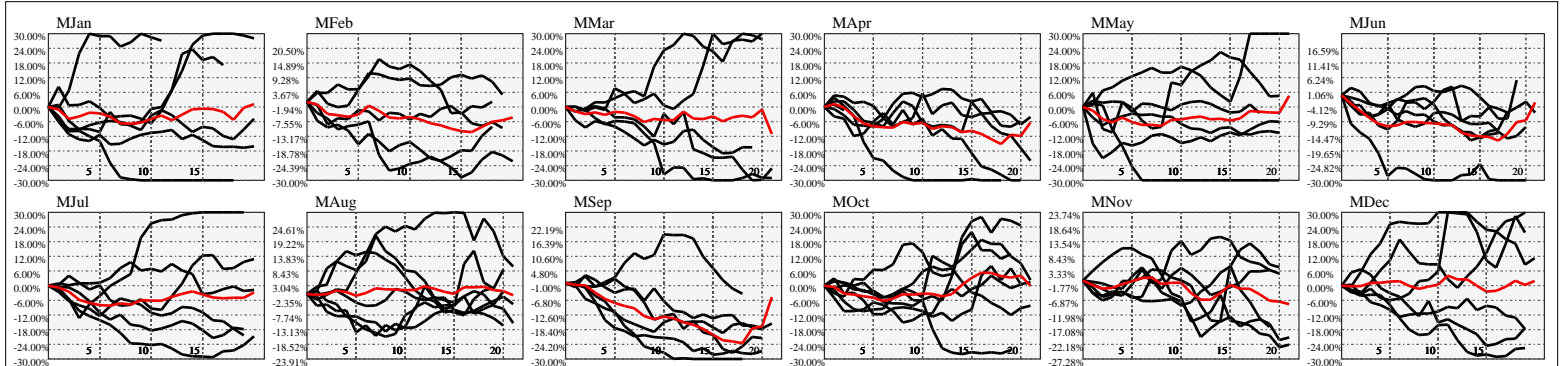

Hi-Resolution Calendrical Harmonics..Range 2020-01-17 to 2020-01-31

Calendrical Harmonics Standard..

Calendrical Harmonics 3rd Friday..

Calendrical Harmonics Moon Aligned..

Calendrical Harmonics Weekly w/ Day Of Week Alignments..