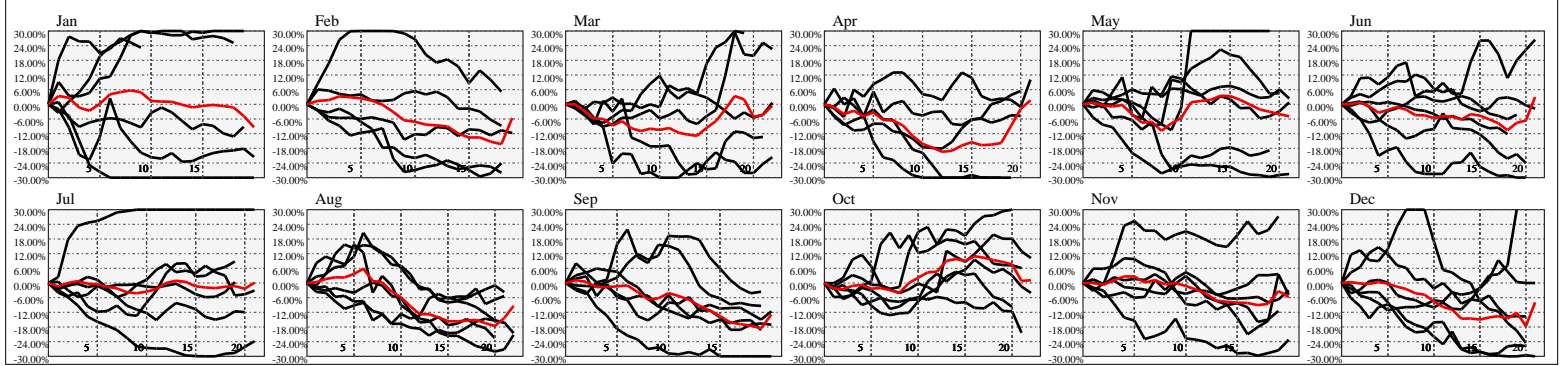

Hi-Resolution Calendrical Harmonics..Range 2020-01-17 to 2020-01-31

Calendrical Harmonics Standard..

Calendrical Harmonics 3rd Friday..

Calendrical Harmonics Moon Aligned..

Calendrical Harmonics Weekly w/ Day Of Week Alignments..