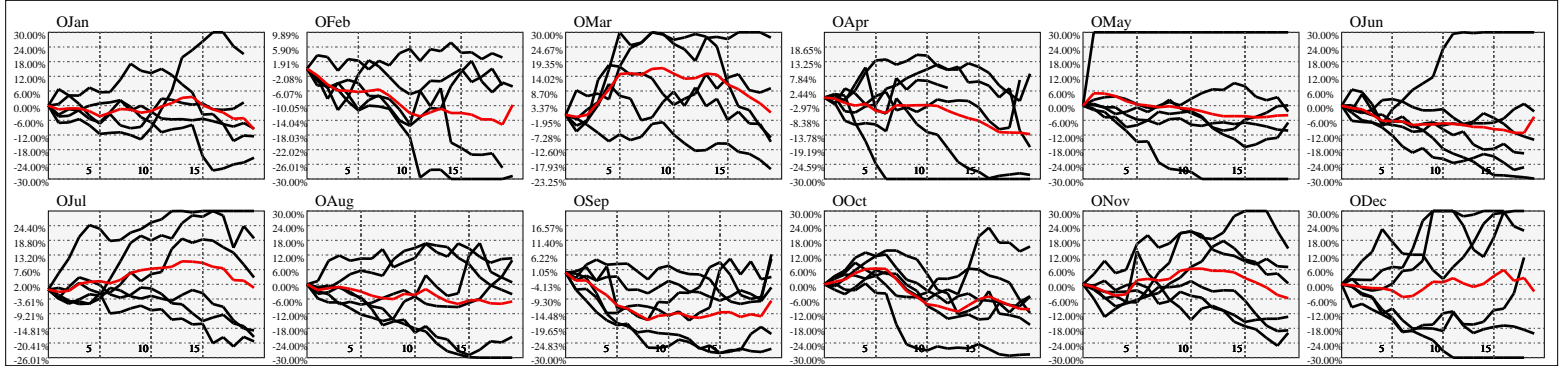

Hi-Resolution Calendrical Harmonics..Range 2020-01-17 to 2020-01-31

Calendrical Harmonics Standard..

Calendrical Harmonics 3rd Friday..

Calendrical Harmonics Moon Aligned..

Calendrical Harmonics Weekly w/ Day Of Week Alignments..