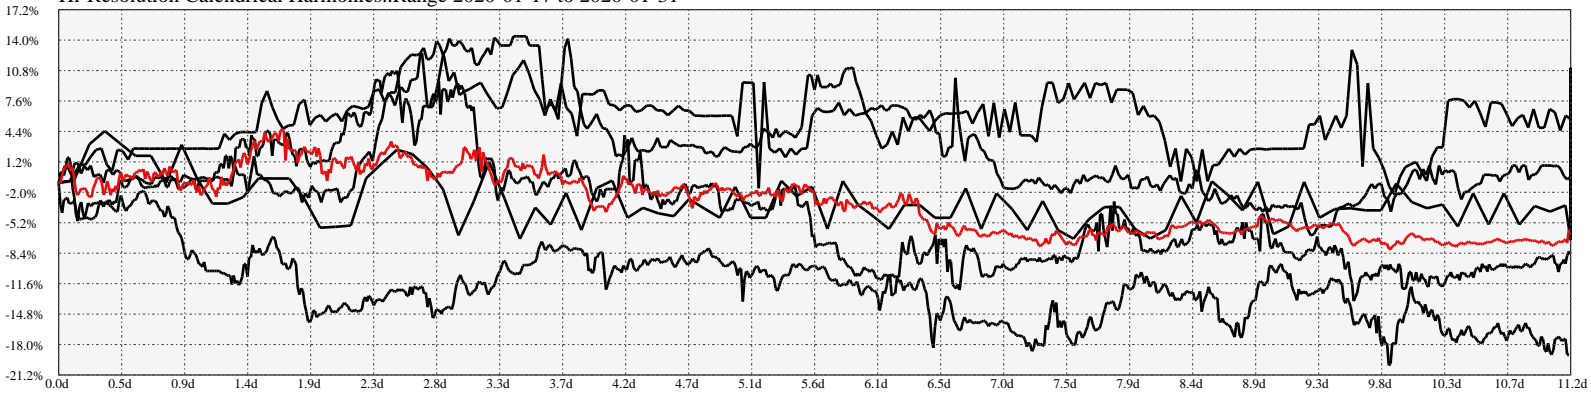

Hi-Resolution Calendrical Harmonics..Range 2020-01-17 to 2020-01-31

Calendrical Harmonics Standard..

Calendrical Harmonics 3rd Friday..

Calendrical Harmonics Moon Aligned..

Calendrical Harmonics Weekly w/ Day Of Week Alignments..