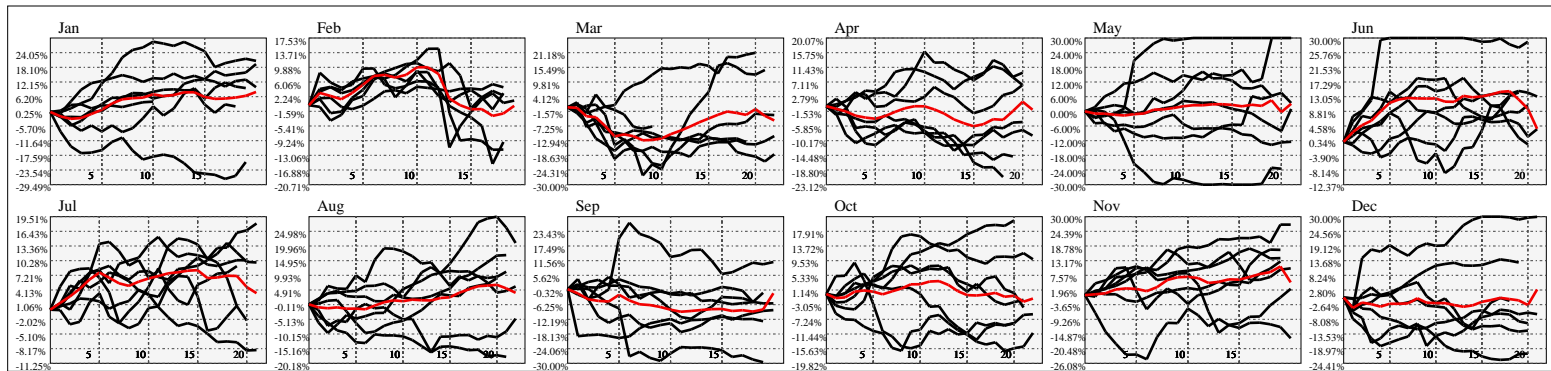

Hi-Resolution Calendrical Harmonics..Range 2020-01-17 to 2020-01-31

Calendrical Harmonics Standard..

Calendrical Harmonics 3rd Friday..

Calendrical Harmonics Moon Aligned..

Calendrical Harmonics Weekly w/ Day Of Week Alignments..