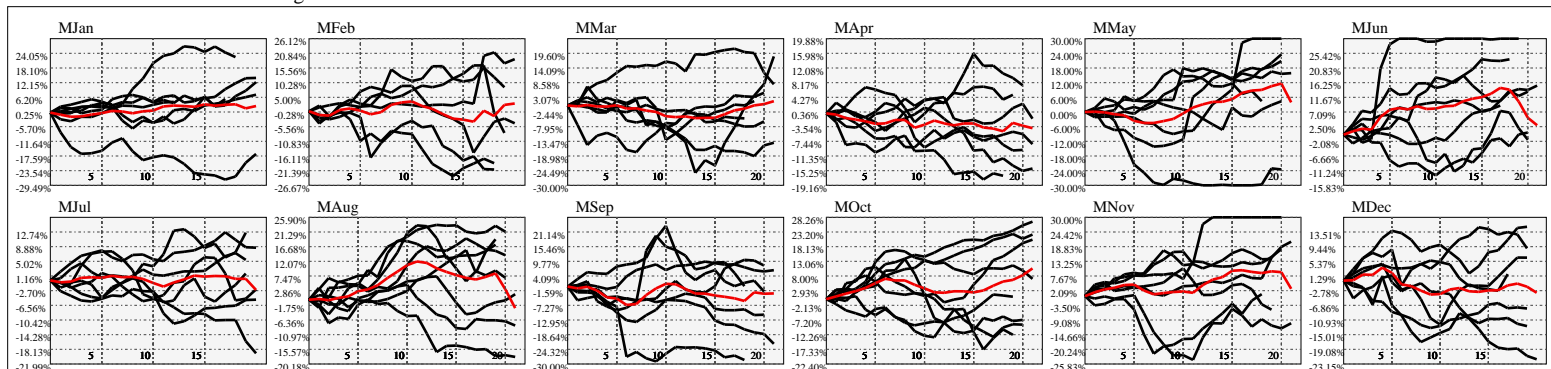

Hi-Resolution Calendrical Harmonics..Range 2020-01-17 to 2020-01-31

Calendrical Harmonics Standard..

Calendrical Harmonics 3rd Friday..

Calendrical Harmonics Moon Aligned..

Calendrical Harmonics Weekly w/ Day Of Week Alignments..