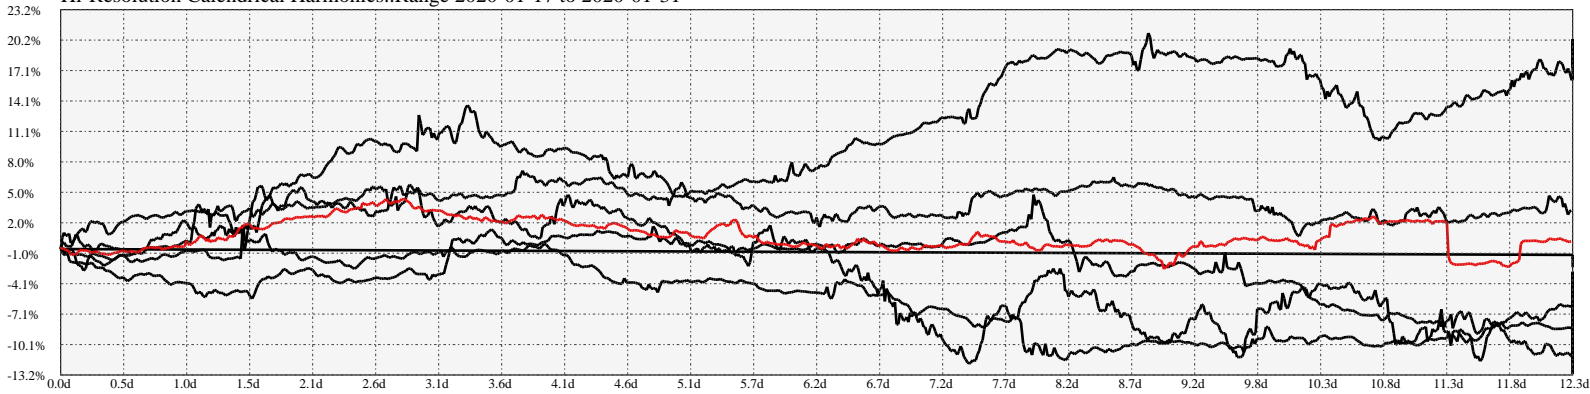

Hi-Resolution Calendrical Harmonics..Range 2020-01-17 to 2020-01-31

Calendrical Harmonics Standard..

Calendrical Harmonics 3rd Friday..

Calendrical Harmonics Moon Aligned..

Calendrical Harmonics Weekly w/ Day Of Week Alignments..