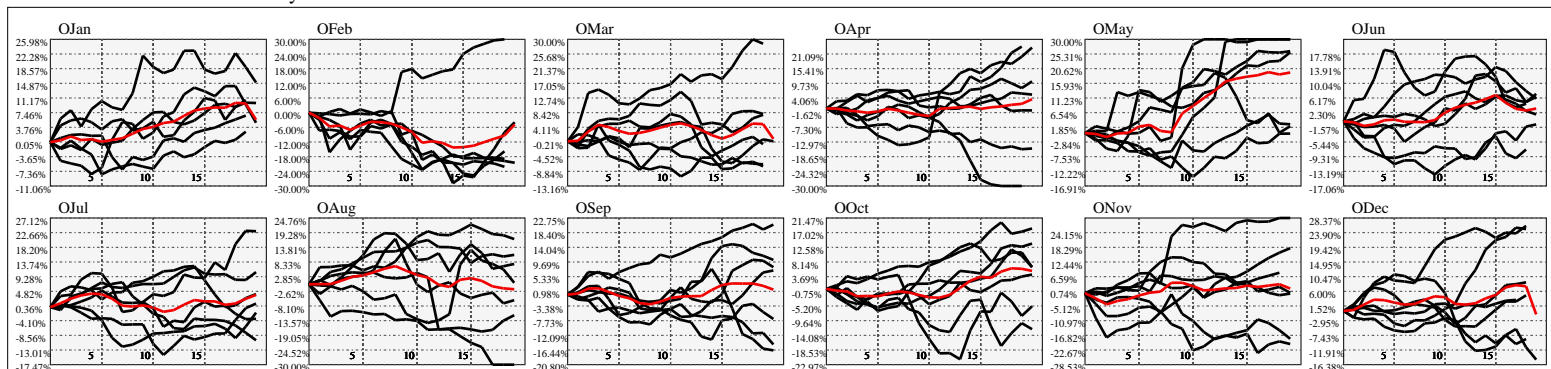

Hi-Resolution Calendrical Harmonics..Range 2020-01-17 to 2020-01-31

Calendrical Harmonics Standard..

Calendrical Harmonics 3rd Friday..

Calendrical Harmonics Moon Aligned..

Calendrical Harmonics Weekly w/ Day Of Week Alignments..