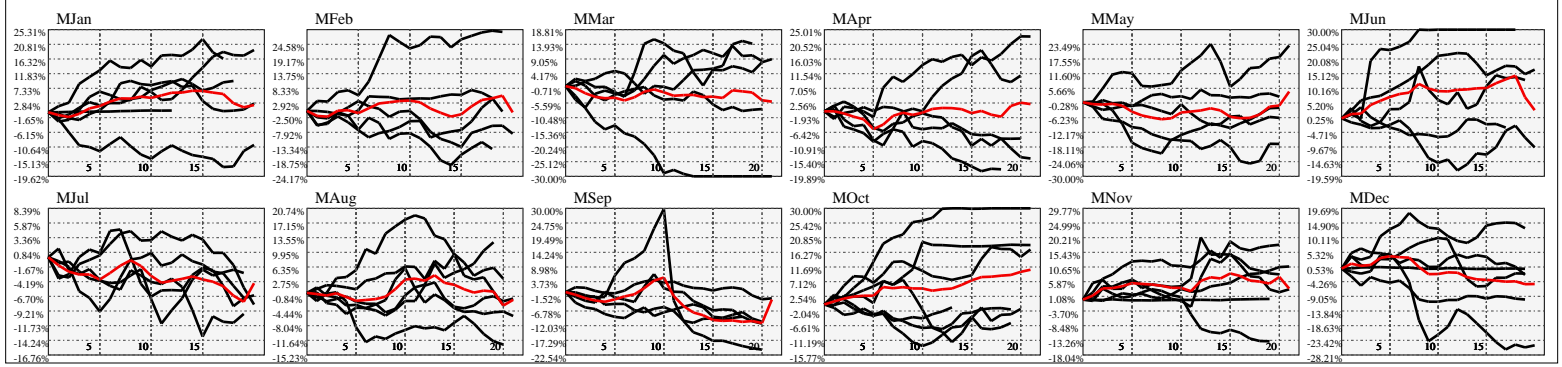

Hi-Resolution Calendrical Harmonics..Range 2019-01-18 to 2019-02-01

Calendrical Harmonics Standard..

Calendrical Harmonics 3rd Friday..

Calendrical Harmonics Moon Aligned..

Calendrical Harmonics Weekly w/ Day Of Week Alignments..