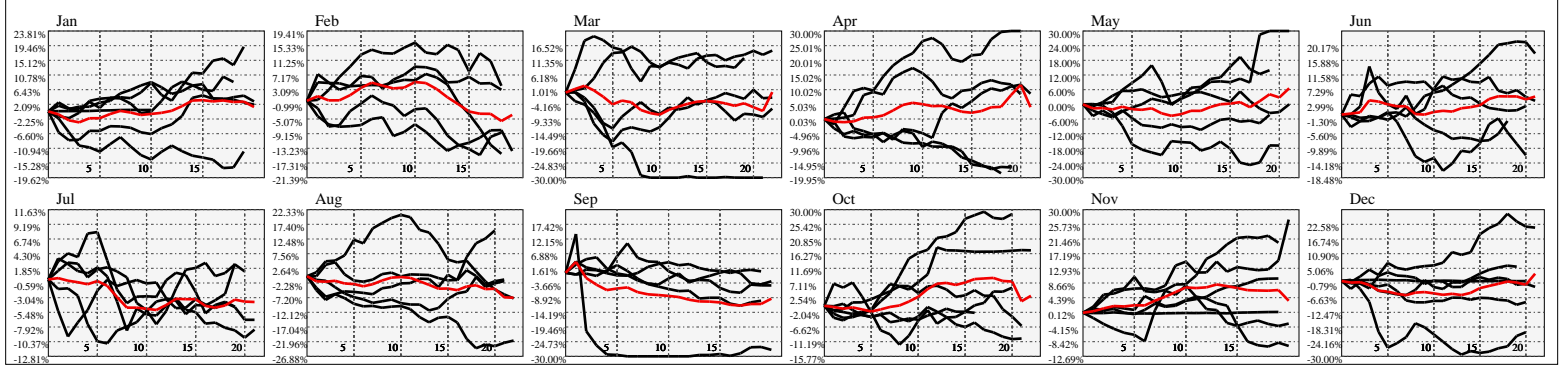

Hi-Resolution Calendrical Harmonics..Range 2019-01-18 to 2019-02-01

Calendrical Harmonics Standard..

Calendrical Harmonics 3rd Friday..

Calendrical Harmonics Moon Aligned..

Calendrical Harmonics Weekly w/ Day Of Week Alignments..