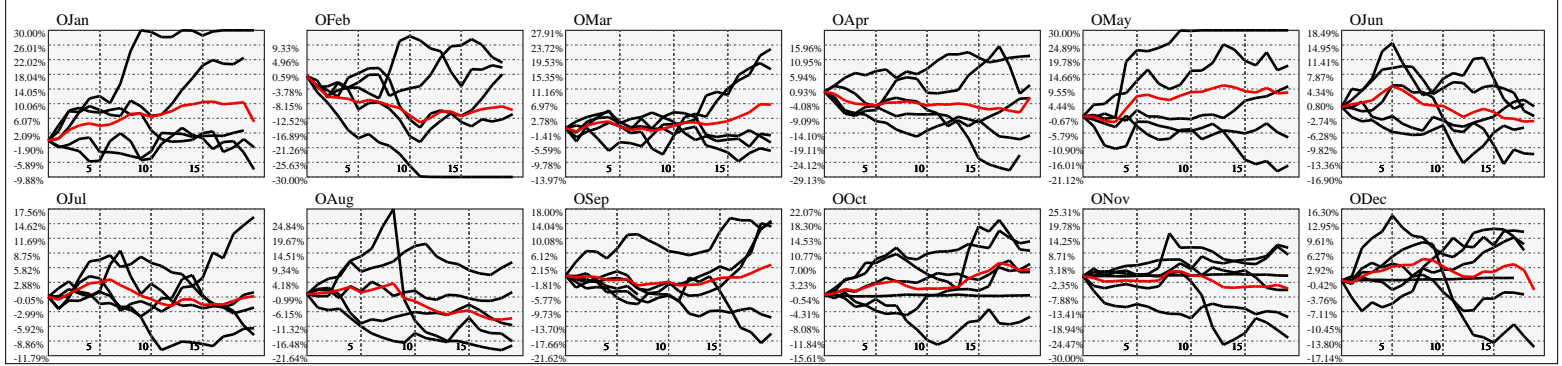

Hi-Resolution Calendrical Harmonics..Range 2019-01-18 to 2019-02-01

Calendrical Harmonics Standard..

Calendrical Harmonics 3rd Friday..

Calendrical Harmonics Moon Aligned..

Calendrical Harmonics Weekly w/ Day Of Week Alignments..