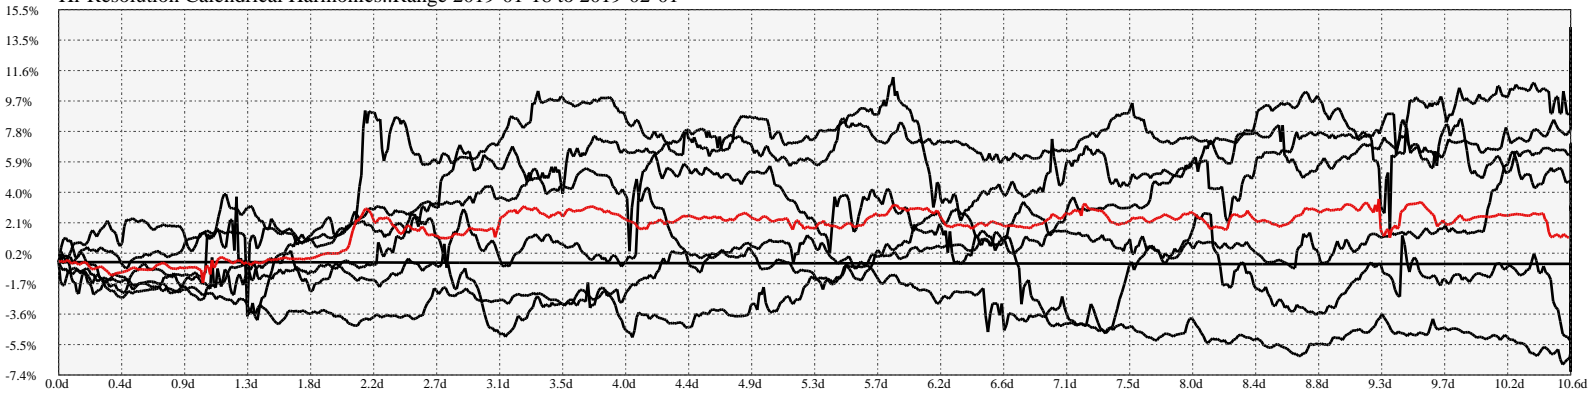

Hi-Resolution Calendrical Harmonics..Range 2019-01-18 to 2019-02-01

Calendrical Harmonics Standard..

Calendrical Harmonics 3rd Friday..

Calendrical Harmonics Moon Aligned..

Calendrical Harmonics Weekly w/ Day Of Week Alignments..